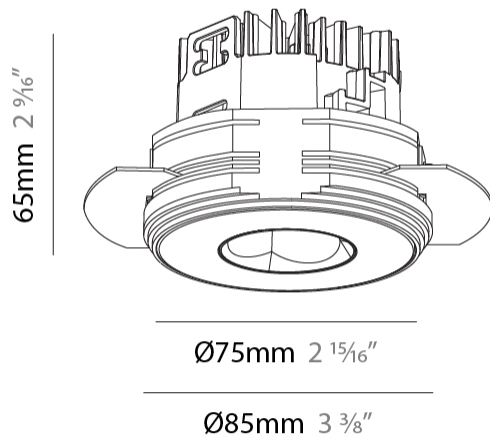

PHYSICAL

Shape: Round
Diameter (mm): 75
Diameter (in): 2 15/16
Height (mm): 65
Height (in): 2 9/16
Ceiling Thickness (mm): 10 / 12.5 / 15 / 25
Ceiling Thickness (in): 3/8 or 1/2 or 9/16 or 1
Min. Recessing Depth (mm): 70
Min. Recessing Depth (in): 2 3/4
Light Distribution: Direct
Diffuser: Lens Pack - Spread Lens / Linear Spread Lens / Honeycomb Louver
Fixture Finish: SSR / BKV / CWI / CRY / HAB / LAG / UFT / ITA / RUA / RUR / MIC / FTG / MYG / TWT / LOD / PUS / FRO / FUP / KIA / POP / BLS / SPG / MEY / GOH / GUM / CHC / COM / ABZ / JAG / OBR / MOS / ROR
Fixture Material: Aluminum Die Cast
Cut-out Measurements: 68mm / 2 11/16" Diameter

ELECTRICAL

Lamp Type: LED (Zhaga Standard)
Input Wattage (W): 16
Total Output Wattage (W): 14.6
Dimming: Tri-Mode (Non-Dimming and Phase Dimming (120Vac only) and 0-10V Dimming)
Driver Included: No
Driver Location: Recessed Housing
Driver Type: Constant Current - Universal
Driver Class: Class 2
Input Voltage (V): 120 - 277
Constant Current (MA): 350

LED

Color Temperature (°K): 2700 / 3000 / 3500 / 4000
Max. Delivered Lumen (lm): 1067 / 1150 / 1217 / 1220
Nominal Lumen (lm): 1393 / 1501 / 1589 / 1592
CRI: >90 CRI
Lamp Life (hrs): 50000

OPTICAL

Reflector°: 14
Adjustability: Fixed

RATINGS AND CERTIFICATIONS

Certified By: Certified for North American Standards
IP rating: IP20